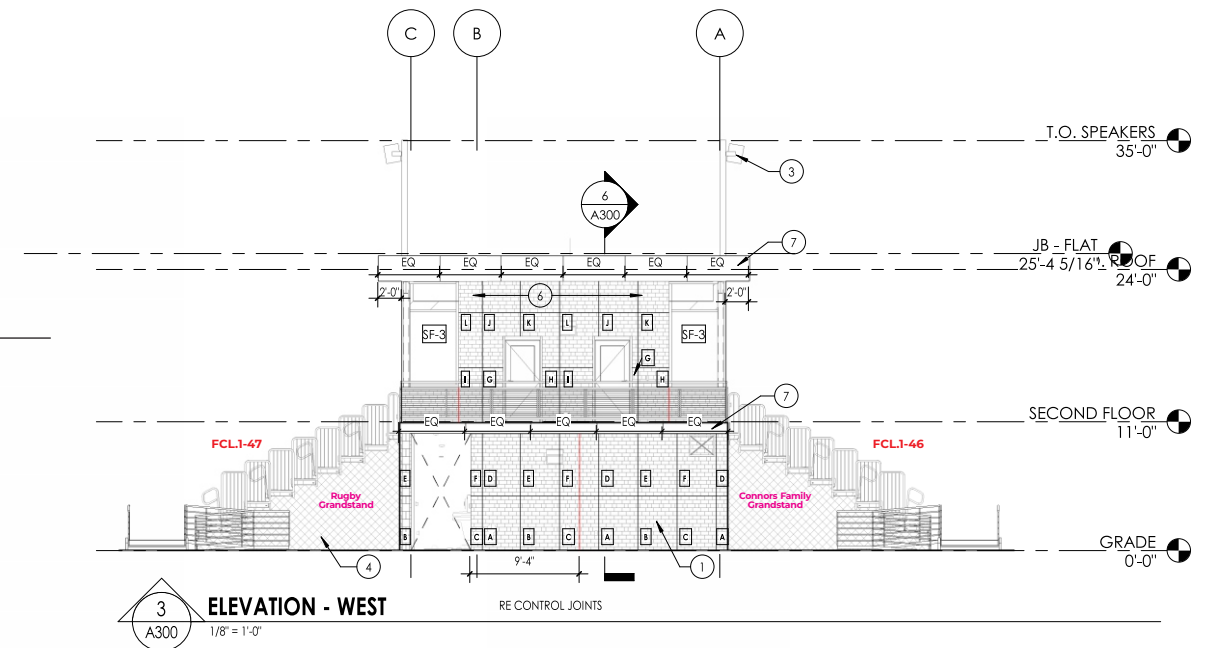

GRANDSTAND WEST EXTERIOR LETTERS

Connors Family Grandstand

FCL.1-46

Rugby Grandstand

FCL.1-47

1/4" THICK HORIZONTAL GRAIN BRUSHED ALUMINUM LETTERS