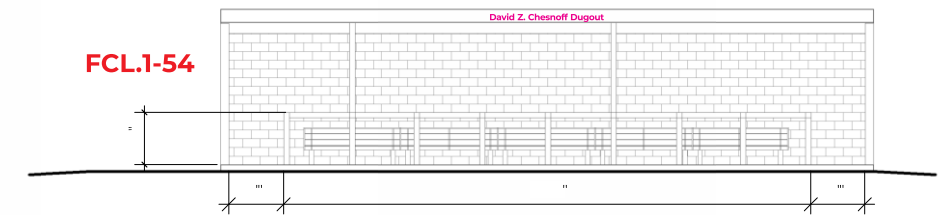

David Z. Chesnoff Dugout

Scale: 1/8" = 1'-0"

FCL.1-54

David Z. Chesnoff Dugout

1/4" THICK HORIZONTAL GRAIN BRUSHED ALUMINUM LETTERS

GRANDSTAND NORTH EXTERIOR LETTERS

FCL.1-17

Alfred University Rugby Stadium