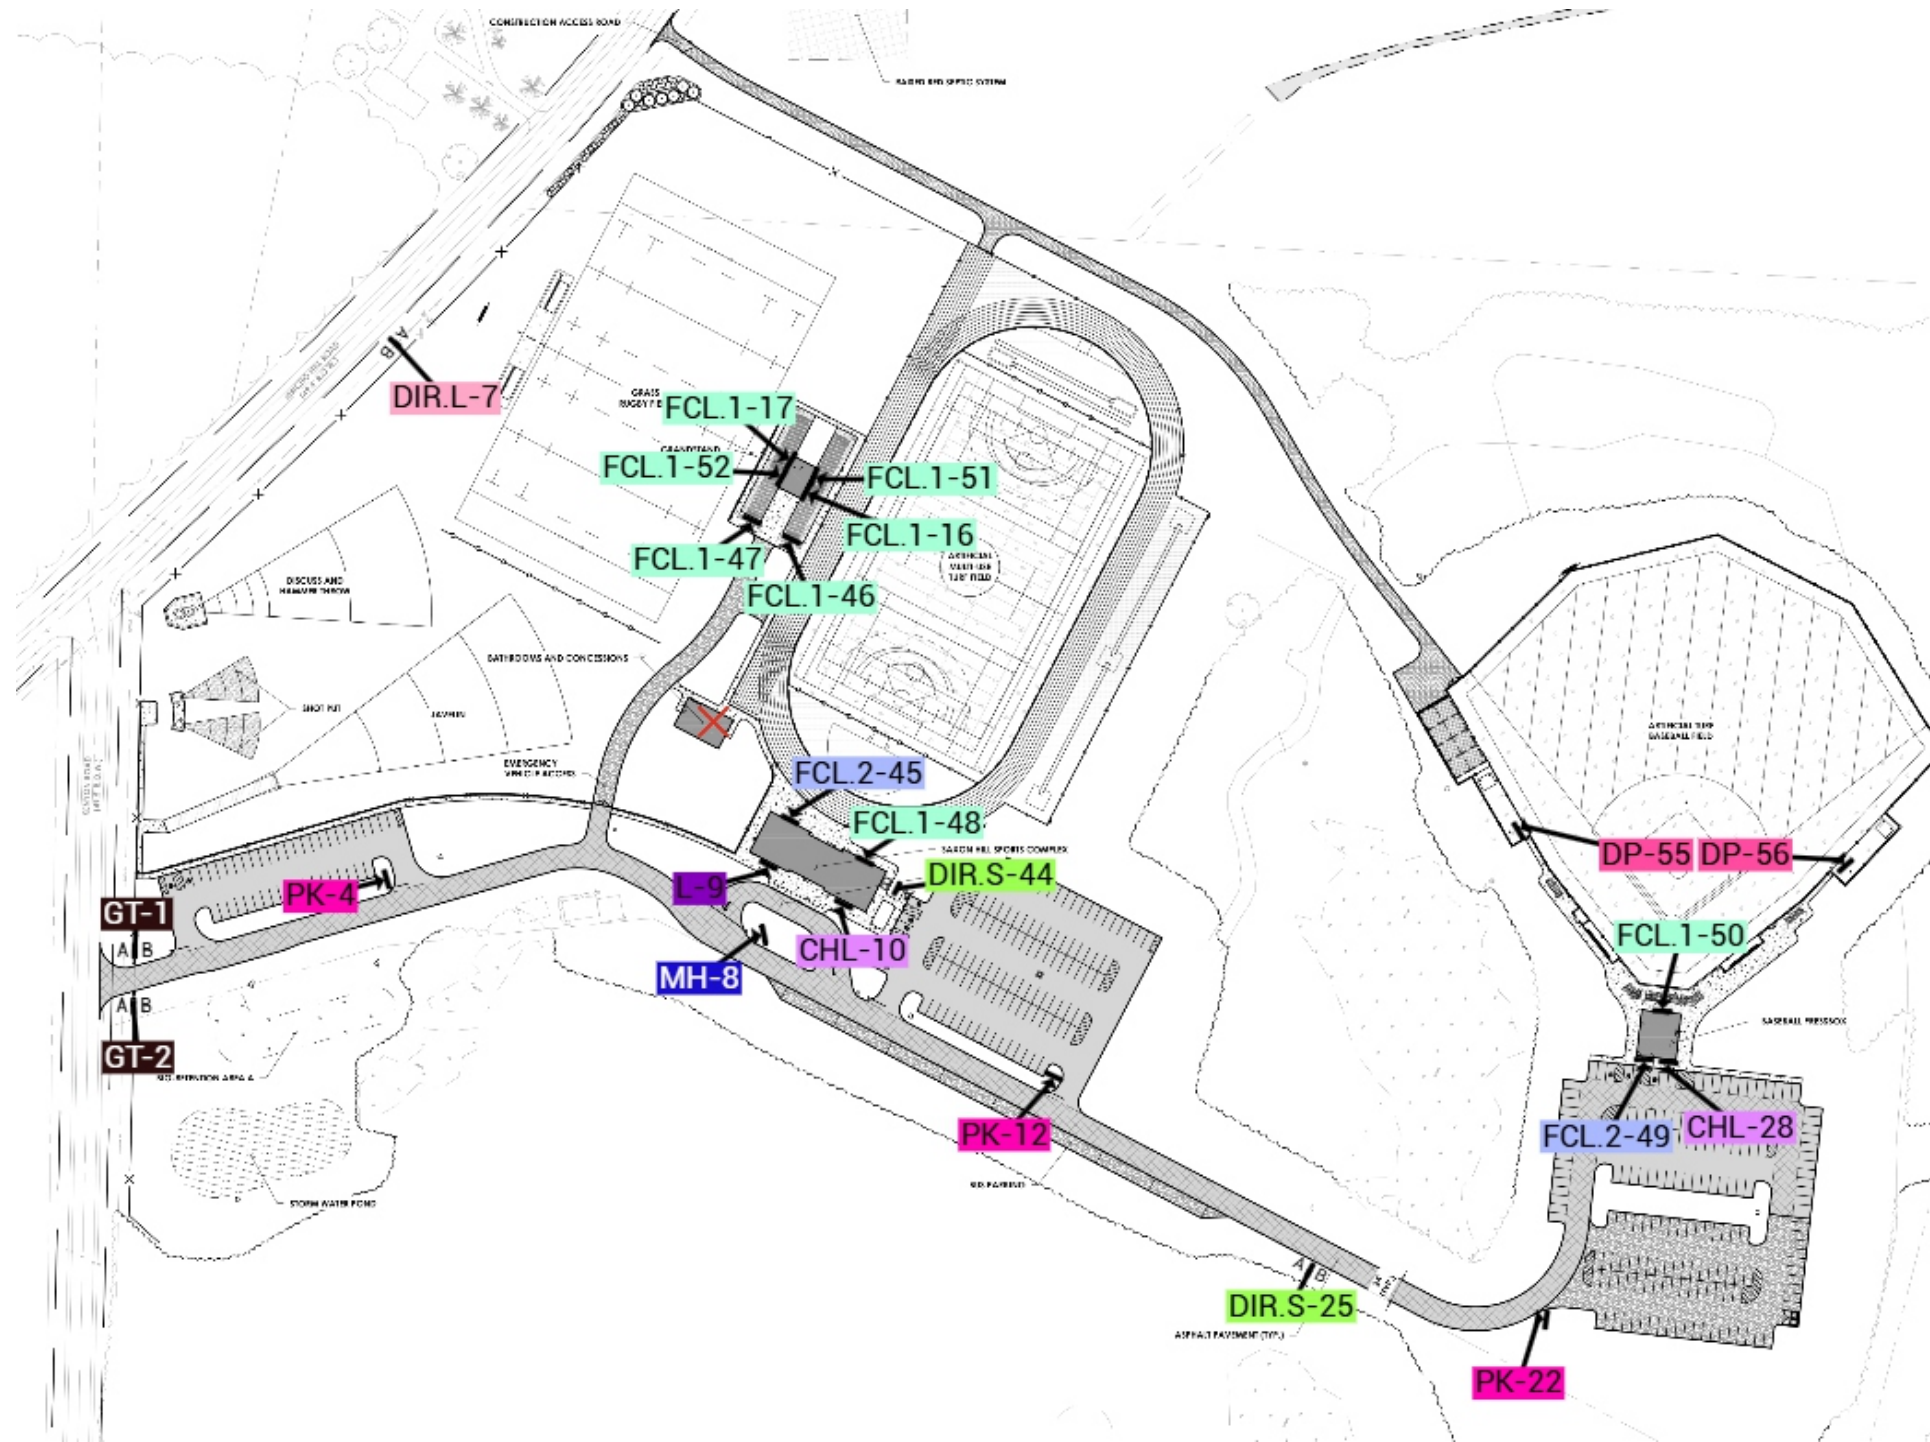

SAXON HILL SITE PLAN

DIR.S

5'x6'
DIR.S-SMALL DIRECTIONAL

FCL.2

FCL.2-FLAT CUT LETTERS SMALL

PK

3'x6'
PK-PARKING ID

DIR.L

5'x8'
DIR.L-LARGE DIRECTIONAL

MH

10'x5'x8"
MH-MAIN MONUMENT HORR.

FM

1.5'x2'
FM-FENCE MOUNTED PANEL

GT

5'x12'x12"
GT-GATEWAY

CHL

CHL-CHANNEL LETTERS ILLUMINATED

L

L-LOGO

FCL.1

FCL.1-FLAT CUT LETTERS LARGE

SPORTS CENTER EXTERIOR LETTERS

FCL.1-48

Alfred University
Saxon Hill Sports Center

FCL.2-45

Ehmke Track

1/4" THICK HORIZONTAL GRAIN BRUSHED ALUMINUM LETTERS

CHL-10

Alfred University
Saxon Hill Sports Center

ALUMINUM CHANNEL LETTERS

ILL-9

DIMENSIONAL LOGO