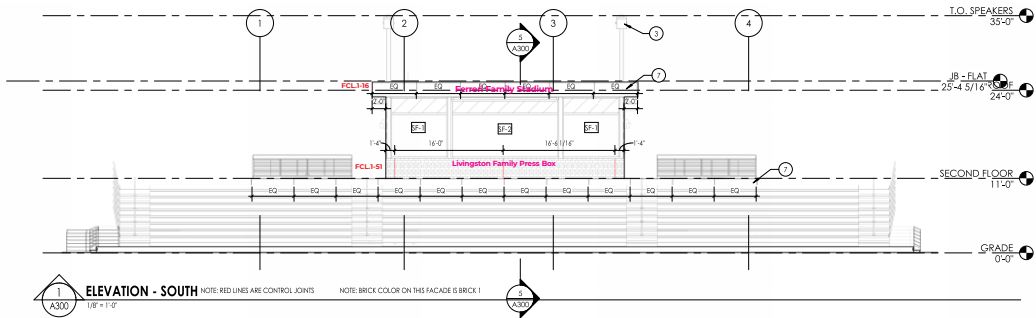

GRANDSTAND SOUTH EXTERIOR LETTERS

FCL.1-16

Ferreri Family Stadium

FCL.1-51

Livingston Family Press Box

1/4" THICK HORIZONTAL GRAIN BRUSHED ALUMINUM LETTERS