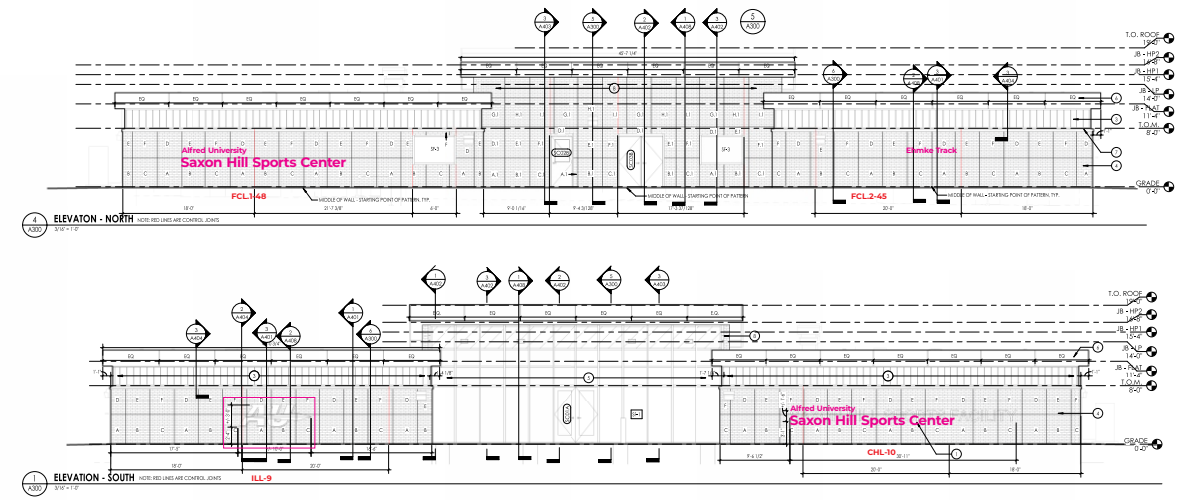

5'x8'
DIR.L-LARGE DIRECTIONAL

MH

10'x5'x8"
MH-MAIN MONUMENT HORR.

FM

1.5'x2'
FM-FENCE MOUNTED PANEL

GT

5'x12'x12"
GT-GATEWAY

CHL

FCL.2-45

Ehmke Track

1/4" THICK HORIZONTAL GRAIN BRUSHED ALUMINUM LETTERS

CHL-10

Alfred University
Saxon Hill Sports Center

ALUMINUM CHANNEL LETTERS

ILL-9

DIMENSIONAL LOGO

David Z. Chesnoff Dugout

Scale: 1/8" = 1'-0"

FCL.1-54

David Z. Chesnoff Dugout

1/4" THICK HORIZONTAL GRAIN BRUSHED ALUMINUM LETTERS

GRANDSTAND NORTH EXTERIOR LETTERS

FCL.1-17

Alfred University Rugby Stadium