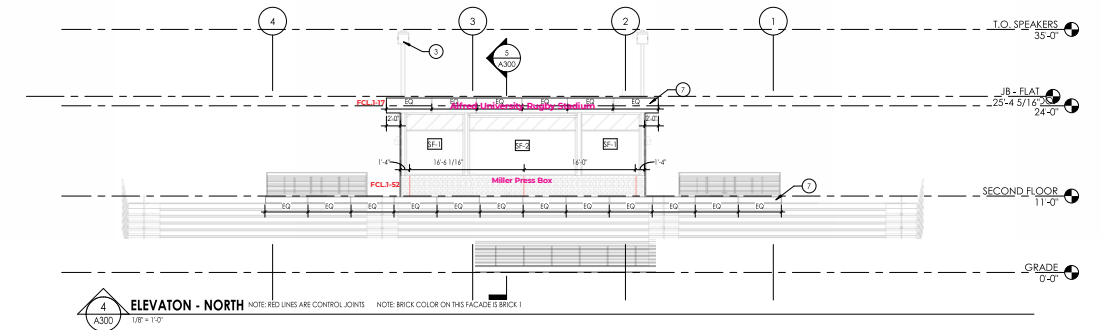

GRANDSTAND NORTH EXTERIOR LETTERS

FCL.1-17

Alfred University Rugby Stadium

FCL.1-52

Miller Press Box

1/4" THICK HORIZONTAL GRAIN BRUSHED ALUMINUM LETTERS