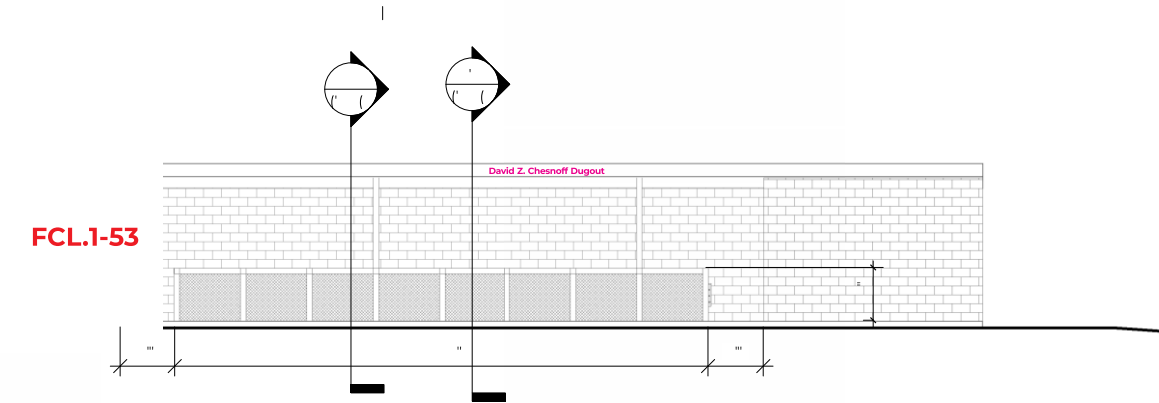

David Z. Chesnoff Dugout

Scale: 1/8" = 1'-0"

FCL.1-54

David Z. Chesnoff Dugout

1/4" THICK HORIZONTAL GRAIN BRUSHED ALUMINUM LETTERS

GRANDSTAND NORTH EXTERIOR LETTERS

FCL.1-17

Alfred University Rugby Stadium